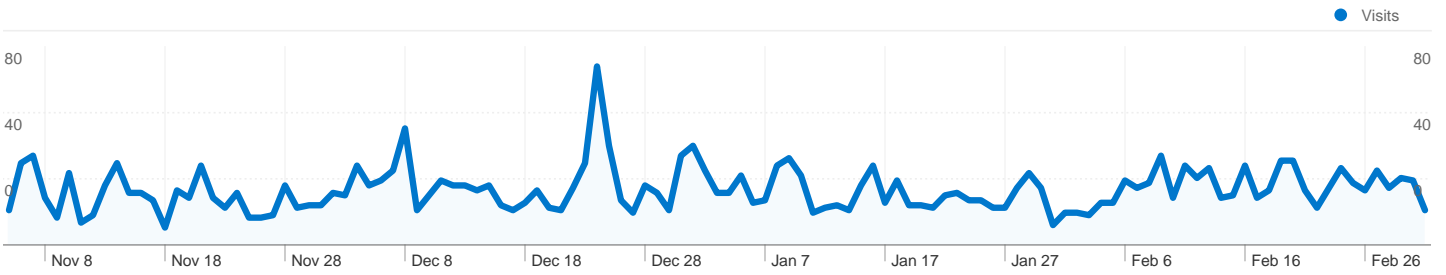

**Site Usage**

**2,659** Visits

**29.86%** Bounce Rate

**10,702** Pageviews

**00:22:15** Avg. Time on Site

**4.02** Pages/Visit

**57.88%** % New Visits

**Visitors Overview**

**1,548 people visited this site**

**2,659** Visits

**1,548** Absolute Unique Visitors

**10,702** Pageviews

**4.02** Average Pageviews

**00:22:15** Time on Site

**29.86%** Bounce Rate

**57.88%** New Visits

All traffic sources sent a total of 2,659 visits

-  26.02% Direct Traffic
-  10.34% Referring Sites
-  63.63% Search Engines

- Search Engines  
1,692.00 (63.63%)
- Direct Traffic  
692.00 (26.02%)
- Referring Sites  
275.00 (10.34%)

**2,659 visits came from 12 countries/territories**

Site Usage

Country/Territory	Visits	Pages/Visit	Avg. Time on Site	% New Visits	Bounce Rate
United States	2,618	4.06	00:22:34	58.02%	29.60%
Canada	14	2.36	00:01:46	64.29%	35.71%
India	10	2.60	00:04:51	100.00%	40.00%
Brazil	5	2.00	00:00:00	0.00%	0.00%
Philippines	4	1.50	00:00:06	100.00%	50.00%
Russia	2	1.00	00:00:00	100.00%	100.00%
South Korea	1	1.00	00:00:00	100.00%	100.00%
Bangladesh	1	1.00	00:00:00	100.00%	100.00%
France	1	1.00	00:00:00	100.00%	100.00%