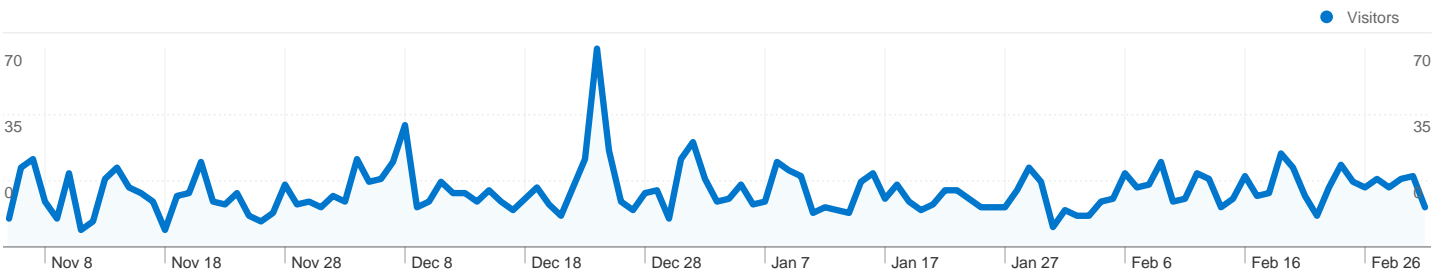

**Site Usage**

**2,659** Visits

**29.86%** Bounce Rate

**10,702** Pageviews

**00:22:15** Avg. Time on Site

**4.02** Pages/Visit

**57.88%** % New Visits

**Visitors Overview**

**Visitors**  
**1,548**

**Map Overlay**

**Traffic Sources Overview**

**Content Overview**

Pages	Pageviews	% Pageviews
/	3,731	34.86%
/publications.html	1,696	15.85%
/schedule.html	1,471	13.75%
/getinvolved.html	878	8.20%
/faith.html	637	5.95%

**1,548 people visited this site**

**2,659** Visits

**1,548** Absolute Unique Visitors

**10,702** Pageviews

**4.02** Average Pageviews

**00:22:15** Time on Site

**29.86%** Bounce Rate

**57.88%** New Visits

**2,659 visits came from 12 countries/territories**

Site Usage

Country/Territory	Visits	Pages/Visit	Avg. Time on Site	% New Visits	Bounce Rate
United States	2,618	4.06	00:22:34	58.02%	29.60%
Canada	14	2.36	00:01:46	64.29%	35.71%
India	10	2.60	00:04:51	100.00%	40.00%
Brazil	5	2.00	00:00:00	0.00%	0.00%
Philippines	4	1.50	00:00:06	100.00%	50.00%
Russia	2	1.00	00:00:00	100.00%	100.00%
South Korea	1	1.00	00:00:00	100.00%	100.00%
Bangladesh	1	1.00	00:00:00	100.00%	100.00%
France	1	1.00	00:00:00	100.00%	100.00%