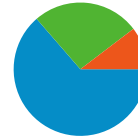

**Technical Profile**

Browser	Visits	% visits
Internet Explorer	1,577	59.31%
Firefox	526	19.78%
Safari	413	15.53%
Chrome	115	4.32%
BlackBerry8530	8	0.30%

Connection Speed	Visits	% visits
Cable	1,078	40.54%
Unknown	696	26.18%
DSL	592	22.26%
T1	250	9.40%
Dialup	42	1.58%

All traffic sources sent a total of 2,659 visits

-  26.02% Direct Traffic
-  10.34% Referring Sites
-  63.63% Search Engines

- Search Engines  
1,692.00 (63.63%)
- Direct Traffic  
692.00 (26.02%)
- Referring Sites  
275.00 (10.34%)