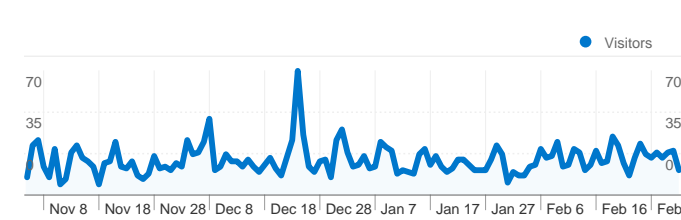

**Site Usage**

**2,659** Visits

**29.86%** Bounce Rate

**10,702** Pageviews

**00:22:15** Avg. Time on Site

**4.02** Pages/Visit

**57.88%** % New Visits

**Visitors Overview**

**1,548 people visited this site**

**2,659** Visits

**1,548** Absolute Unique Visitors

**10,702** Pageviews

**4.02** Average Pageviews

**00:22:15** Time on Site

**29.86%** Bounce Rate

**57.88%** New Visits

**2,659 visits came from 12 countries/territories**

Site Usage

Country/Territory	Visits	Pages/Visit	Avg. Time on Site	% New Visits	Bounce Rate
United States	2,618	4.06	00:22:34	58.02%	29.60%
Canada	14	2.36	00:01:46	64.29%	35.71%
India	10	2.60	00:04:51	100.00%	40.00%
Brazil	5	2.00	00:00:00	0.00%	0.00%
Philippines	4	1.50	00:00:06	100.00%	50.00%
Russia	2	1.00	00:00:00	100.00%	100.00%
South Korea	1	1.00	00:00:00	100.00%	100.00%
Bangladesh	1	1.00	00:00:00	100.00%	100.00%
France	1	1.00	00:00:00	100.00%	100.00%

Singapore	1	1.00	00:00:00	100.00%	100.00%
					1 - 10 of 12

**Pages on this site were viewed a total of 10,702 times**

 **10,702** Pageviews

 **5,729** Unique Views

 **29.86%** Bounce Rate