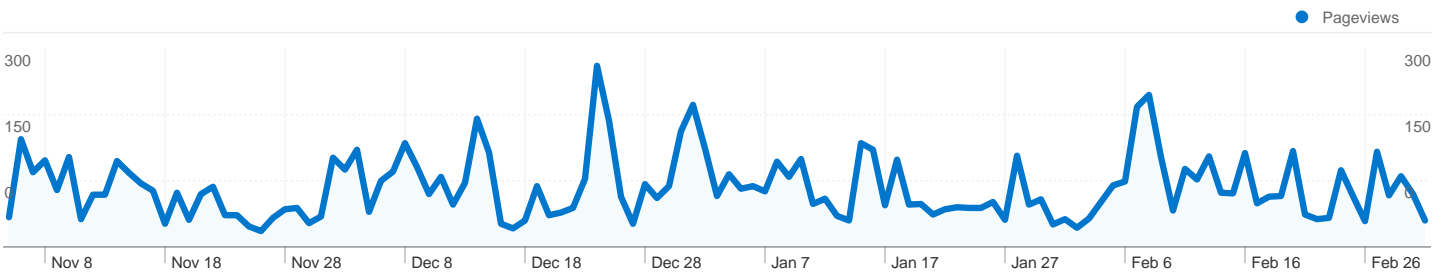

Pages on this site were viewed a total of 10,702 times

10,702 Pageviews

5,729 Unique Views

29.86% Bounce Rate

Top Content

Pages	Pageviews	% Pageviews
/	3,731	34.86%
/publications.html	1,696	15.85%
/schedule.html	1,471	13.75%
/getinvolved.html	878	8.20%
/faith.html	637	5.95%