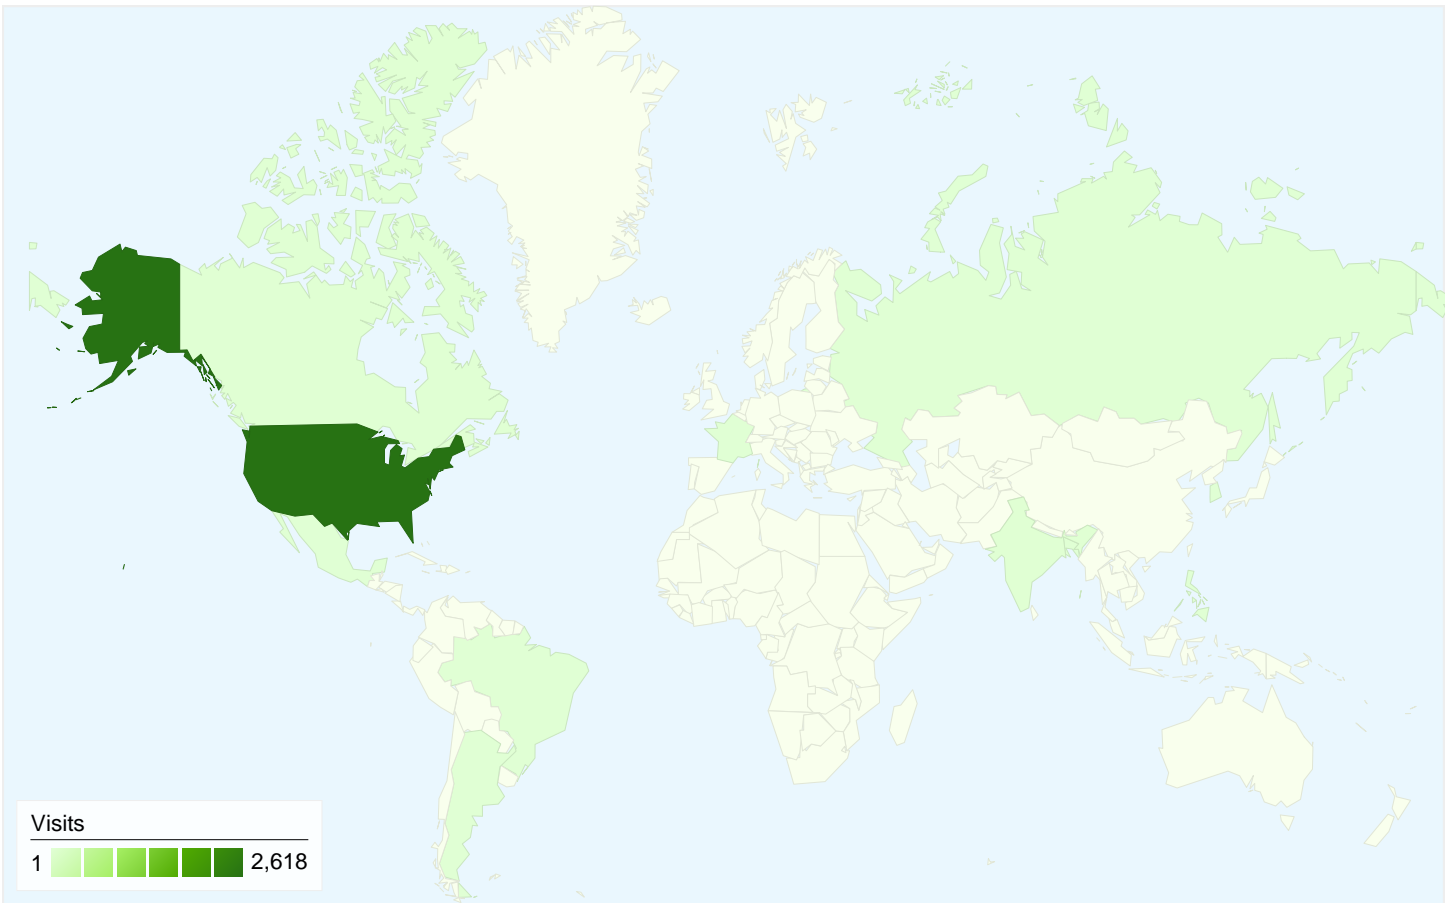

**1,548 people visited this site**

**2,659** Visits

**1,548** Absolute Unique Visitors

**10,702** Pageviews

**4.02** Average Pageviews

**00:22:15** Time on Site

**29.86%** Bounce Rate

**57.88%** New Visits

All traffic sources sent a total of 2,659 visits

-  26.02% Direct Traffic
-  10.34% Referring Sites
-  63.63% Search Engines

- Search Engines  
1,692.00 (63.63%)
- Direct Traffic  
692.00 (26.02%)
- Referring Sites  
275.00 (10.34%)

## Top Traffic Sources

Sources	Visits	% visits	Keywords	Visits	% visits
google (organic)	1,384	52.05%	st anthony dubuque	315	18.62%
(direct) ((none))	692	26.02%	st. anthony's dubuque	151	8.92%
bing (organic)	129	4.85%	st anthony's dubuque	85	5.02%
yahoo (organic)	126	4.74%	dubuque catholic churches	38	2.25%
arch.pvt.k12.ia.us (referral)	87	3.27%	st anthony's dubuque	36	2.13%

**2,659 visits came from 12 countries/territories**

Site Usage

Country/Territory	Visits	Pages/Visit	Avg. Time on Site	% New Visits	Bounce Rate
United States	2,618	4.06	00:22:34	58.02%	29.60%
Canada	14	2.36	00:01:46	64.29%	35.71%
India	10	2.60	00:04:51	100.00%	40.00%
Brazil	5	2.00	00:00:00	0.00%	0.00%
Philippines	4	1.50	00:00:06	100.00%	50.00%
Russia	2	1.00	00:00:00	100.00%	100.00%
South Korea	1	1.00	00:00:00	100.00%	100.00%
Bangladesh	1	1.00	00:00:00	100.00%	100.00%
France	1	1.00	00:00:00	100.00%	100.00%