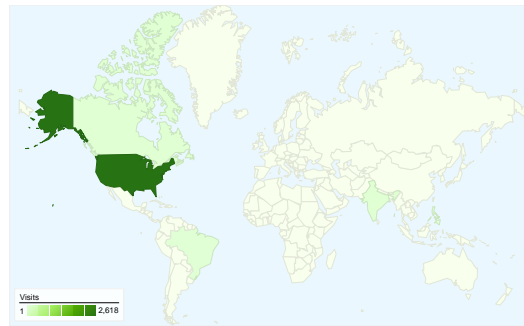

**Site Usage**

**2,659** Visits

**29.86%** Bounce Rate

**10,702** Pageviews

**00:22:15** Avg. Time on Site

**4.02** Pages/Visit

**57.88%** % New Visits

**Visitors Overview**

**Visitors**  
**1,548**

**Map Overlay**

**Traffic Sources Overview**

**Content Overview**

Pages	Pageviews	% Pageviews
/	3,731	34.86%
/publications.html	1,696	15.85%
/schedule.html	1,471	13.75%
/getinvolved.html	878	8.20%
/faith.html	637	5.95%

All traffic sources sent a total of 2,659 visits

-  26.02% Direct Traffic
-  10.34% Referring Sites
-  63.63% Search Engines

- Search Engines  
1,692.00 (63.63%)
- Direct Traffic  
692.00 (26.02%)
- Referring Sites  
275.00 (10.34%)

**2,659 visits came from 12 countries/territories**

Site Usage

Country/Territory	Visits	Pages/Visit	Avg. Time on Site	% New Visits	Bounce Rate
United States	2,618	4.06	00:22:34	58.02%	29.60%
Canada	14	2.36	00:01:46	64.29%	35.71%
India	10	2.60	00:04:51	100.00%	40.00%
Brazil	5	2.00	00:00:00	0.00%	0.00%
Philippines	4	1.50	00:00:06	100.00%	50.00%
Russia	2	1.00	00:00:00	100.00%	100.00%
South Korea	1	1.00	00:00:00	100.00%	100.00%
Bangladesh	1	1.00	00:00:00	100.00%	100.00%
France	1	1.00	00:00:00	100.00%	100.00%