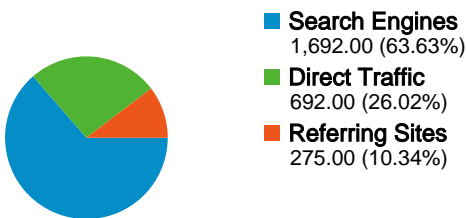

Traffic Sources Overview

Content Overview

Pages	Pageviews	% Pageviews
/	3,731	34.86%
/publications.html	1,696	15.85%
/schedule.html	1,471	13.75%
/getinvolved.html	878	8.20%
/faith.html	637	5.95%